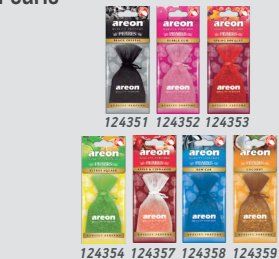

Aromatizante Areon Pearls

5%

CÓDIGO	AROMA	DISTRIB.	MAYO.	LISTA
124351	Black crystal	$46.00	$66.00	$81.00
124352	Bubble gum	$46.00	$66.00	$81.00
124353	Spring bouquet	$46.00	$66.00	$81.00
124354	Citrus squash	$46.00	$66.00	$81.00
124357	Apple & cinnamon	$46.00	$66.00	$81.00
124358	New car	$46.00	$66.00	$81.00
124359	Coconut	$46.00	$66.00	$81.00