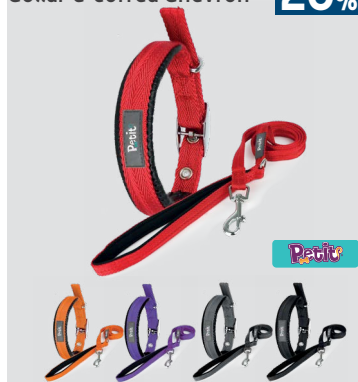

Collar & correa Chevron **Petit** 20%

CÓDIGO	TALLA	COLOR	DISTRIB.	MAYOREO	LISTA
631202	Chico	Rojo	$100.00	$143.00	$175.00
631203	Chico	Naranja	$100.00	$143.00	$175.00
631206	Chico	Azul	$100.00	$143.00	$175.00
631209	Chico	Morado	$100.00	$143.00	$175.00
631207	Chico	Gris	$100.00	$143.00	$175.00
631208	Chico	Negro	$100.00	$143.00	$175.00
CÓDIGO	TALLA	COLOR	DISTRIB.	MAYOREO	LISTA
631302	Mediano	Rojo	$125.00	$180.00	$220.00
631303	Mediano	Naranja	$125.00	$180.00	$220.00
631306	Mediano	Azul	$125.00	$180.00	$220.00
631309	Mediano	Morado	$125.00	$180.00	$220.00
631307	Mediano	Gris	$125.00	$180.00	$220.00
631308	Mediano	Negro	$125.00	$180.00	$220.00
CÓDIGO	TALLA	COLOR	DISTRIB.	MAYOREO	LISTA
631402	Grande	Rojo	$145.00	$205.00	$255.00
631403	Grande	Naranja	$145.00	$205.00	$255.00
631406	Grande	Azul	$145.00	$205.00	$255.00
631409	Grande	Morado	$145.00	$205.00	$255.00
631407	Grande	Gris	$145.00	$205.00	$255.00
631408	Grande	Negro	$145.00	$205.00	$255.00